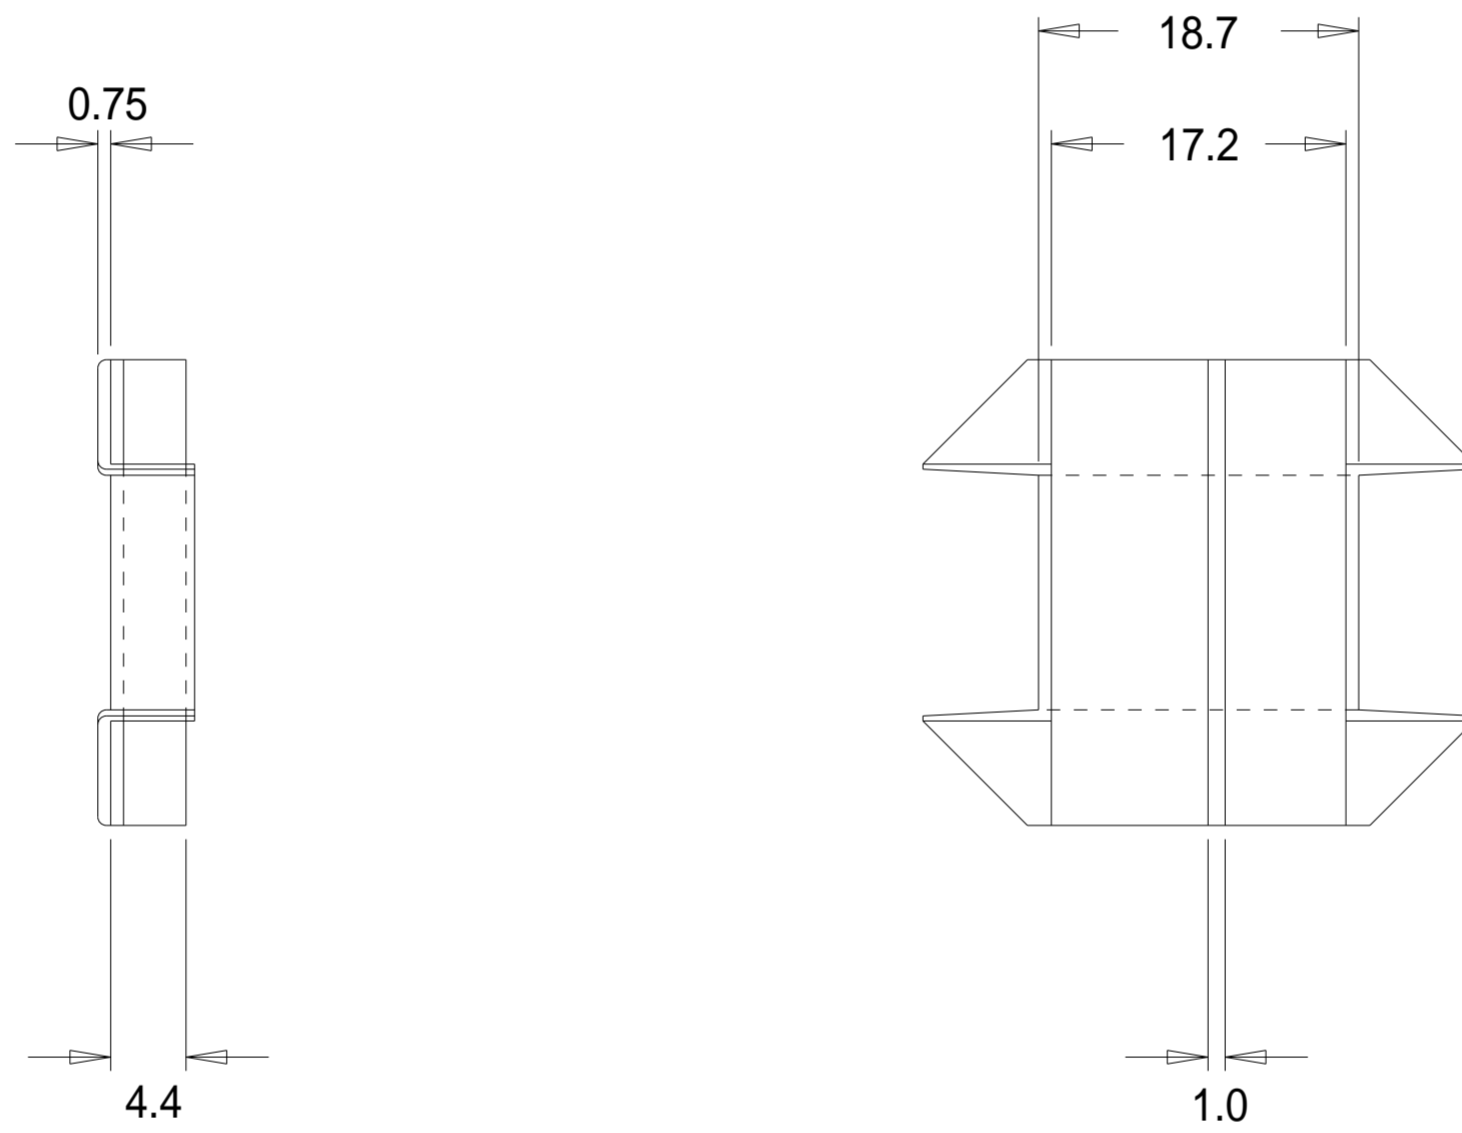

Part No. M01500

EI38 x 13.6 'M' Range Half Insulation Cover

Dimensions in millimetres.